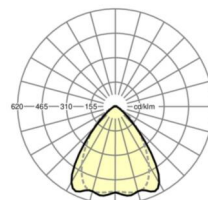

LIGHTING TECHNOLOGY

Placement	LED, Colour rendering/Light colour CRI ≥ 80 / 4000K
Colour tolerance (MacAdam)	3SDCM
Nominal luminous flux	8583lm
LED service life	50000h L80/B10 (Tq 35°C), 70000h L80/B50 (Tq 35°C), 100000h L80/B50 (Tq 30°C)
Luminaire luminous efficiency	175lm/W
Beam angle	80° (C0) / 75° (C90)
UGR lat./long.	20.6 / 21.3

MECHANICS

Housing colour	silver grey/white aluminium RAL 9006
Dimensions (LxWxH/DxH)	1531mm x 55mm x 37mm
Weight (net)	1.65kg
Type of installation	Mounting rail system installation, Light structure

Dimensions

L	1531 mm	Length
B	55 mm	Width
H	37 mm	Height

DEEP-LINK

<https://www.regiolux.de/en/article/19530006035>

Reference	LED 8000lm 840
ηLB	100 %
Φ ↓/↑	98 % / 2 %
UGR lat./long.	20.6 / 21.3